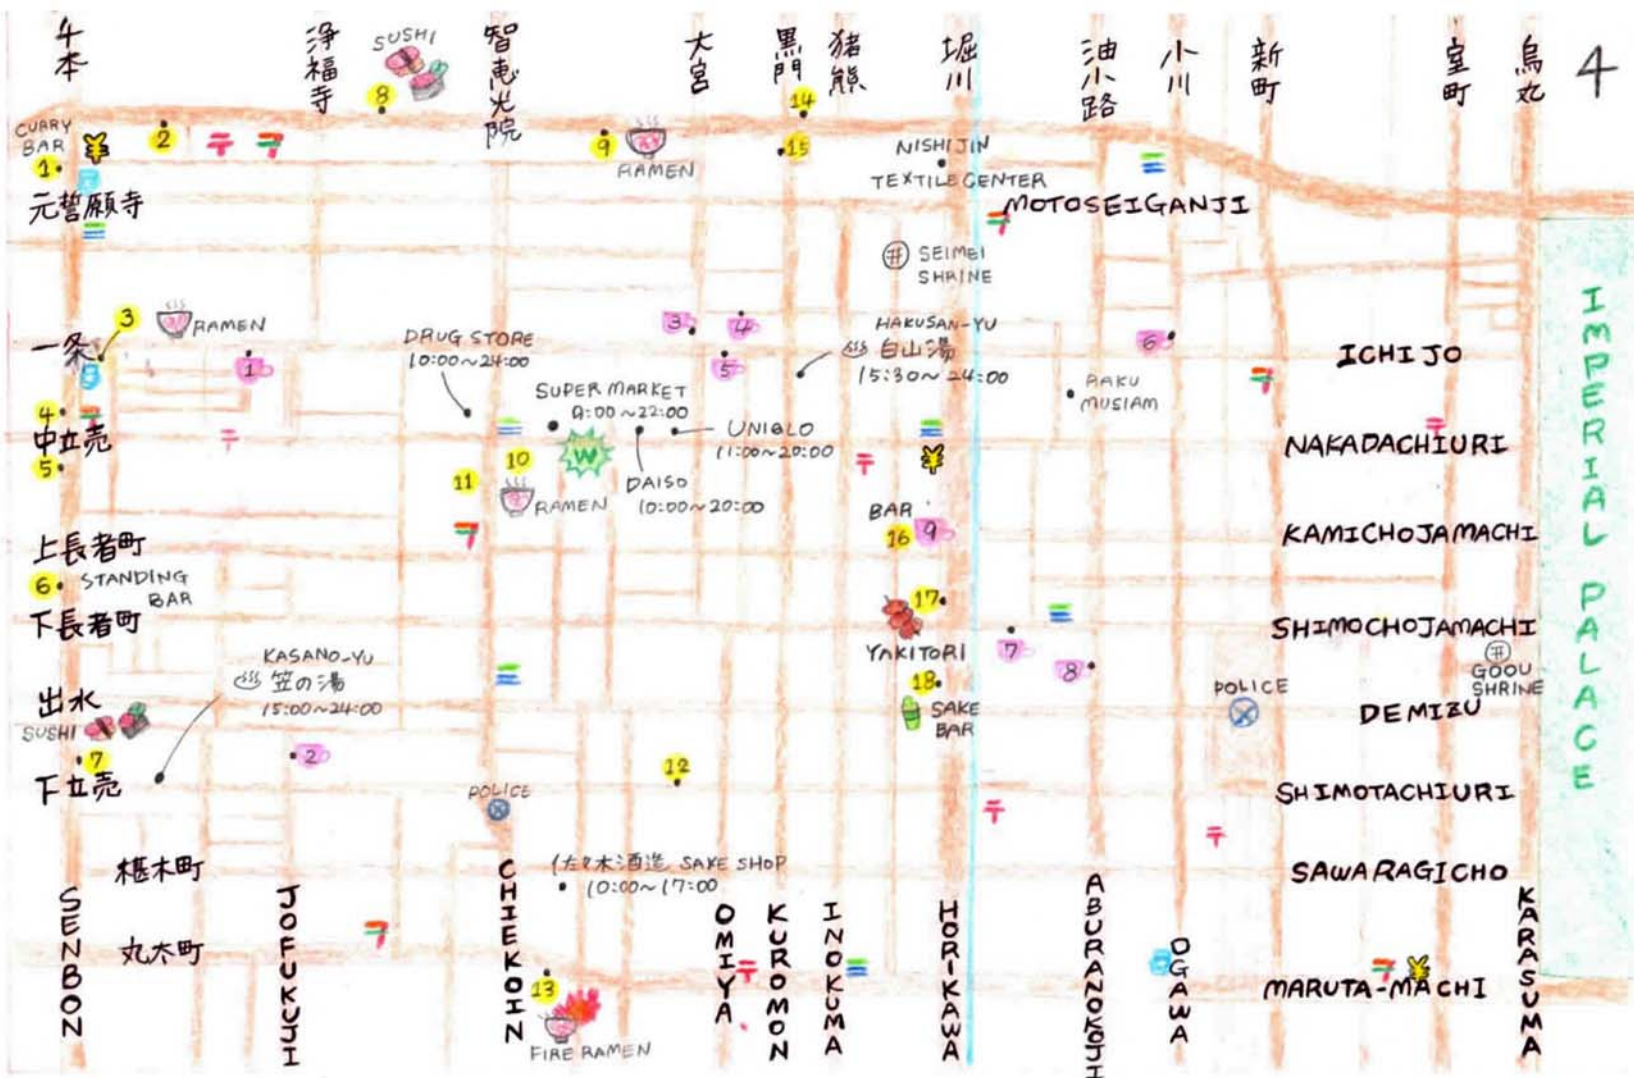

GUESTHOUSE WASABI

KYOTO SOBA MAP

CAFE

CHOCOLATE MINT PARFAIT ¥1000-

1. CAFE 1001

OPEN: 11:30 ~ 18:00
CLOSE: Friday and more
TEL: 075-406-0738

2. 続緒展 RYOKIDEN

OPEN: 10:00 ~ 18:00
CLOSE: Wednesday
TEL: 075-801-3125

3. カフェラインバック RHINEBECK

OPEN: MORNING 8:00 ~ 10:00
CAFE 10:00 ~ 18:00
CLOSE: Tuesday
TEL: 075-451-1208

4. 卯晴青 UHARU

OPEN: 11:30 ~ 17:00
CLOSE: Sunday, Holiday, and more
TEL: 075-441-4772

Black tea specialty cafe

5. Cat Apartment Coffee

OPEN: 12:00 ~ 21:00
CLOSE: Monday, Tuesday
TEL: 075-748-0188

60mins ¥1200~

* CAN'T TOUCH CATS